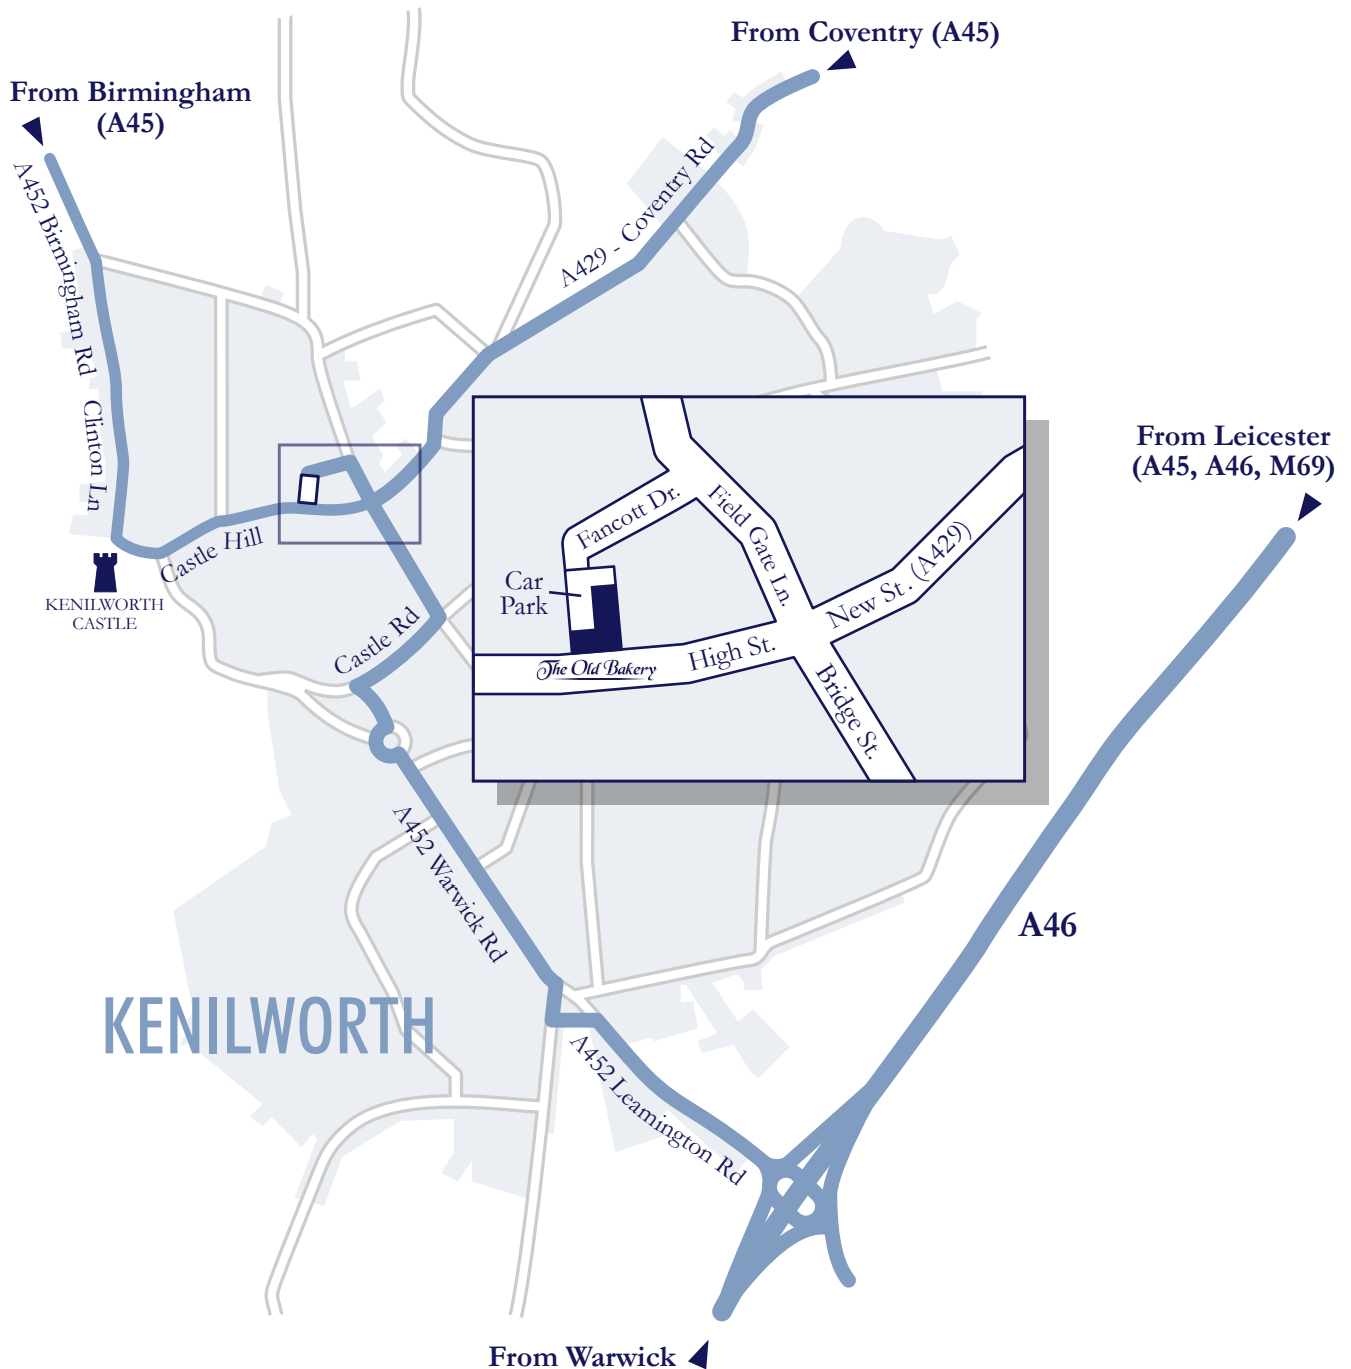

The Old Bakery

Accommodation & Bar

How to find Us

We are located in the 'Old Town' part of Kenilworth. In case of difficulty follow the brown signs to Kenilworth Castle, Castle Hill. For further assistance, please call 01926 864111.

Please Note: The Old Bakery has a limited number of car parking spaces so we suggest anyone arriving before 6pm park at the front in High Street or around the corner in the large Abbey Fields Car Park to leave the available spaces for later arrivals, thank you.